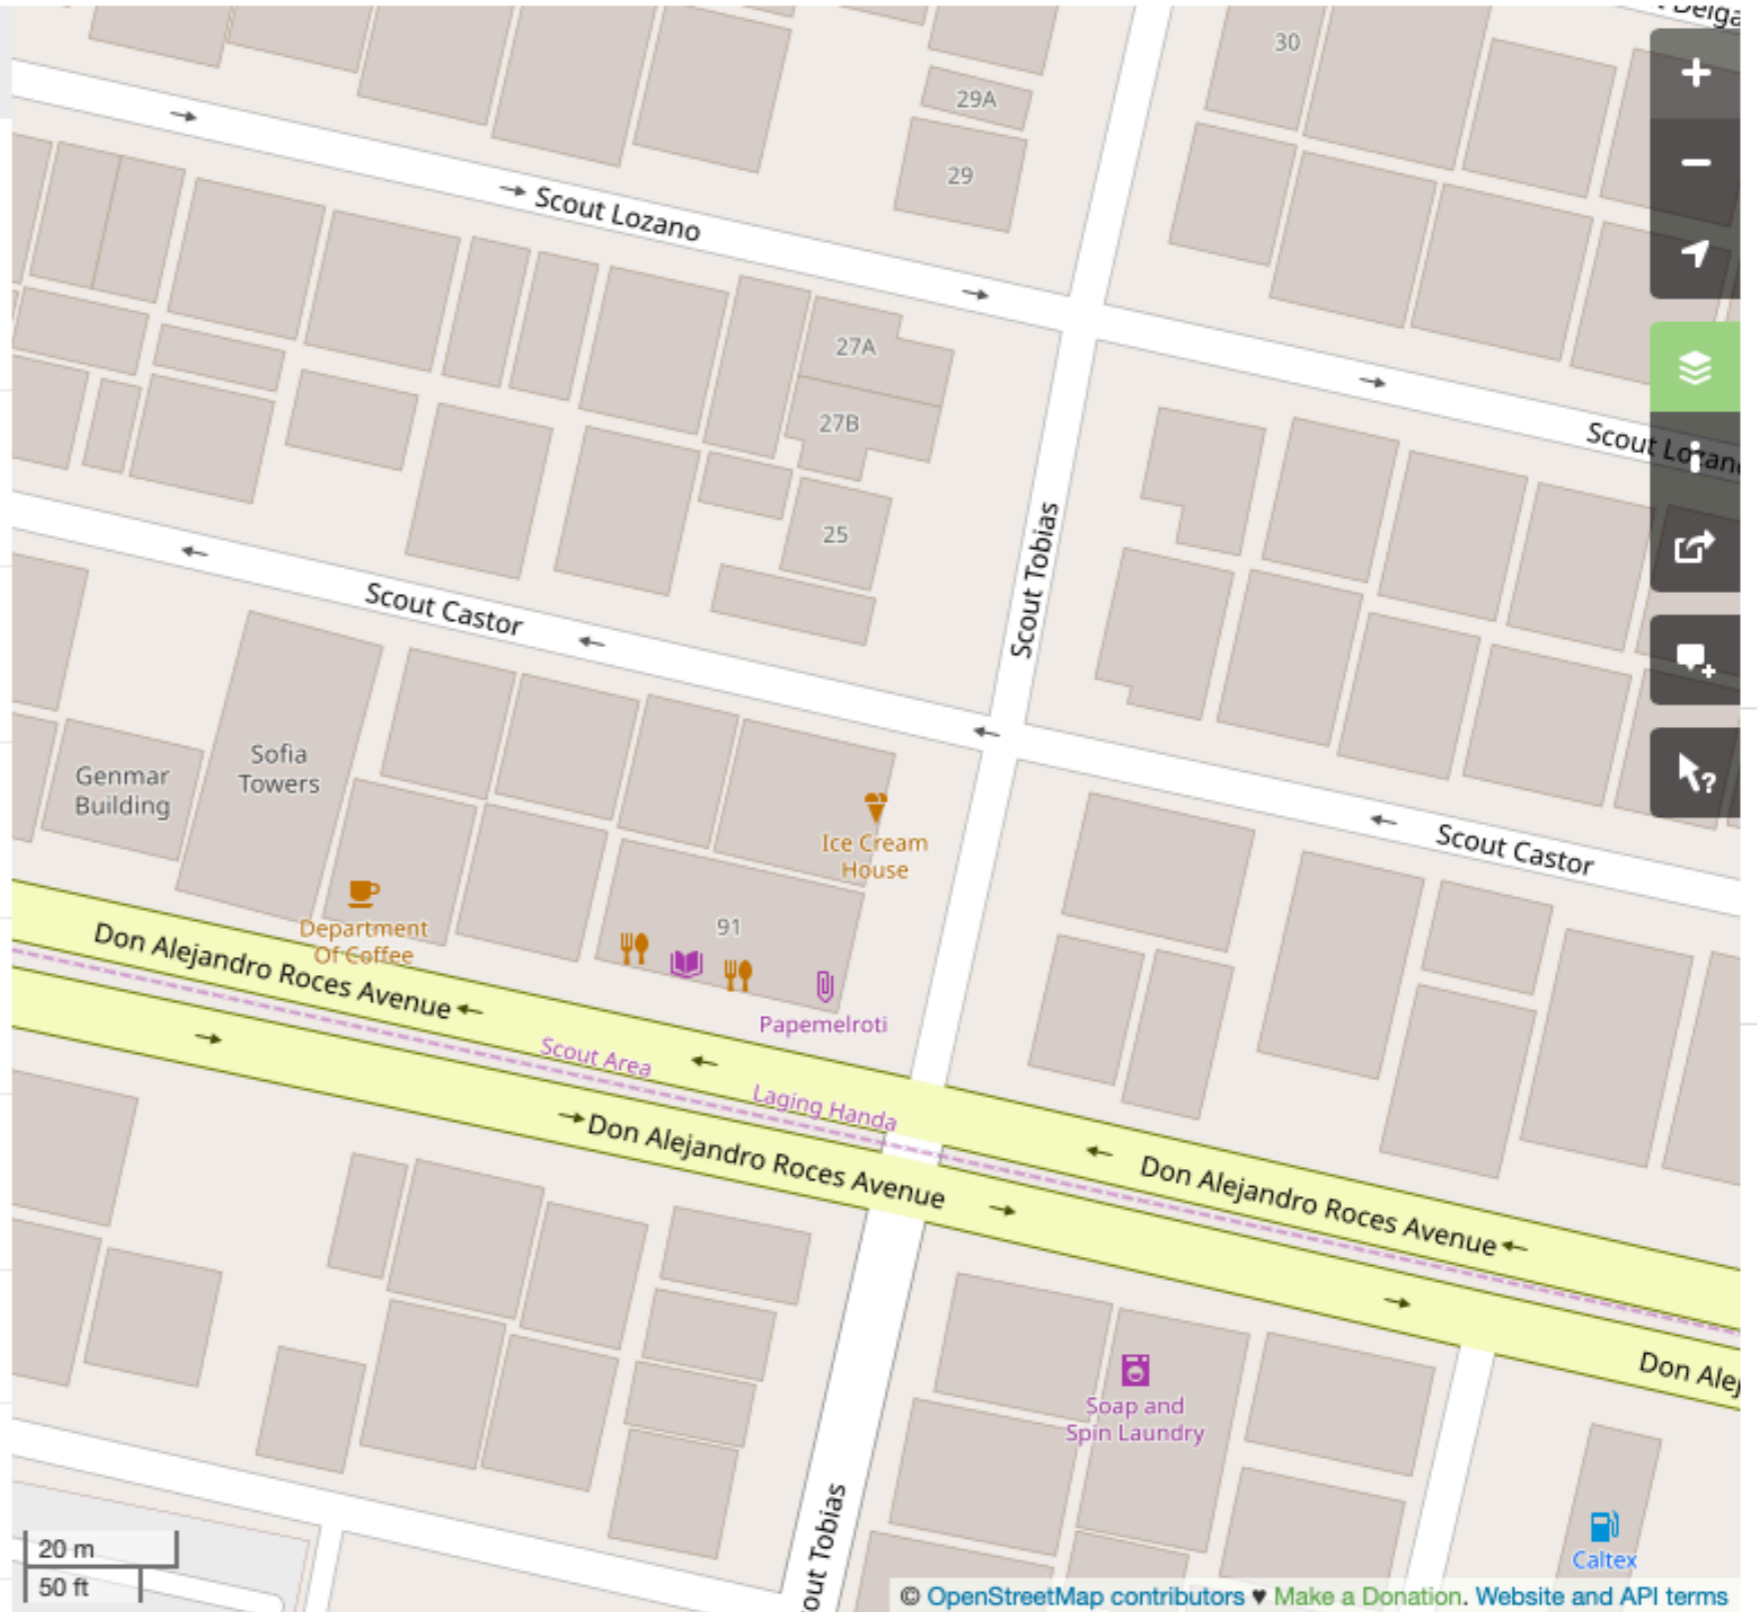

ice cream, metro manila

Go

Search Results

Results from OpenStreetMap Nominatim

Ice Cream Ice Cream House, 23, Scout Tobias, Laging Handa, Scout Area, 4th District, Quezon City, Metro Manila, 1103, Philippines

Ice Cream Dan Eric's Grand Ice Cream Store, Santo Domingo, Dona Juana Gilarmi, Holy Spirit, 2nd District, Quezon City, Metro Manila, 1119, Philippines

Ice Cream Fruit in Ice Cream, Dos Castillas, Pasadena, San Juan, 1st District, San Juan, Metro Manila, 1099, Philippines

Ice Cream IceCream Housee, N. Domingo, Balong Bato, San Juan, 1st District, San Juan, Metro Manila, 1112, Philippines

Ice Cream ICE - Ice Cream Etc, BF Resort Drive, BF Vista Grande, Talon Dos, Las Piñas, 2nd District, Las Piñas, Metro Manila, 1740, Philippines

Ice Cream Creamline, Pedro Gil Street, Punta, Santa Ana, Sixth District, Manila, Metro Manila, 1009, Philippines

Ice Cream Cold Stone Creamery, Seaside Boulevard, Metropolitan Park, Barangay 76, Zone 10, Pasay, District 1, Pasay, Metro Manila, 1300, Philippines