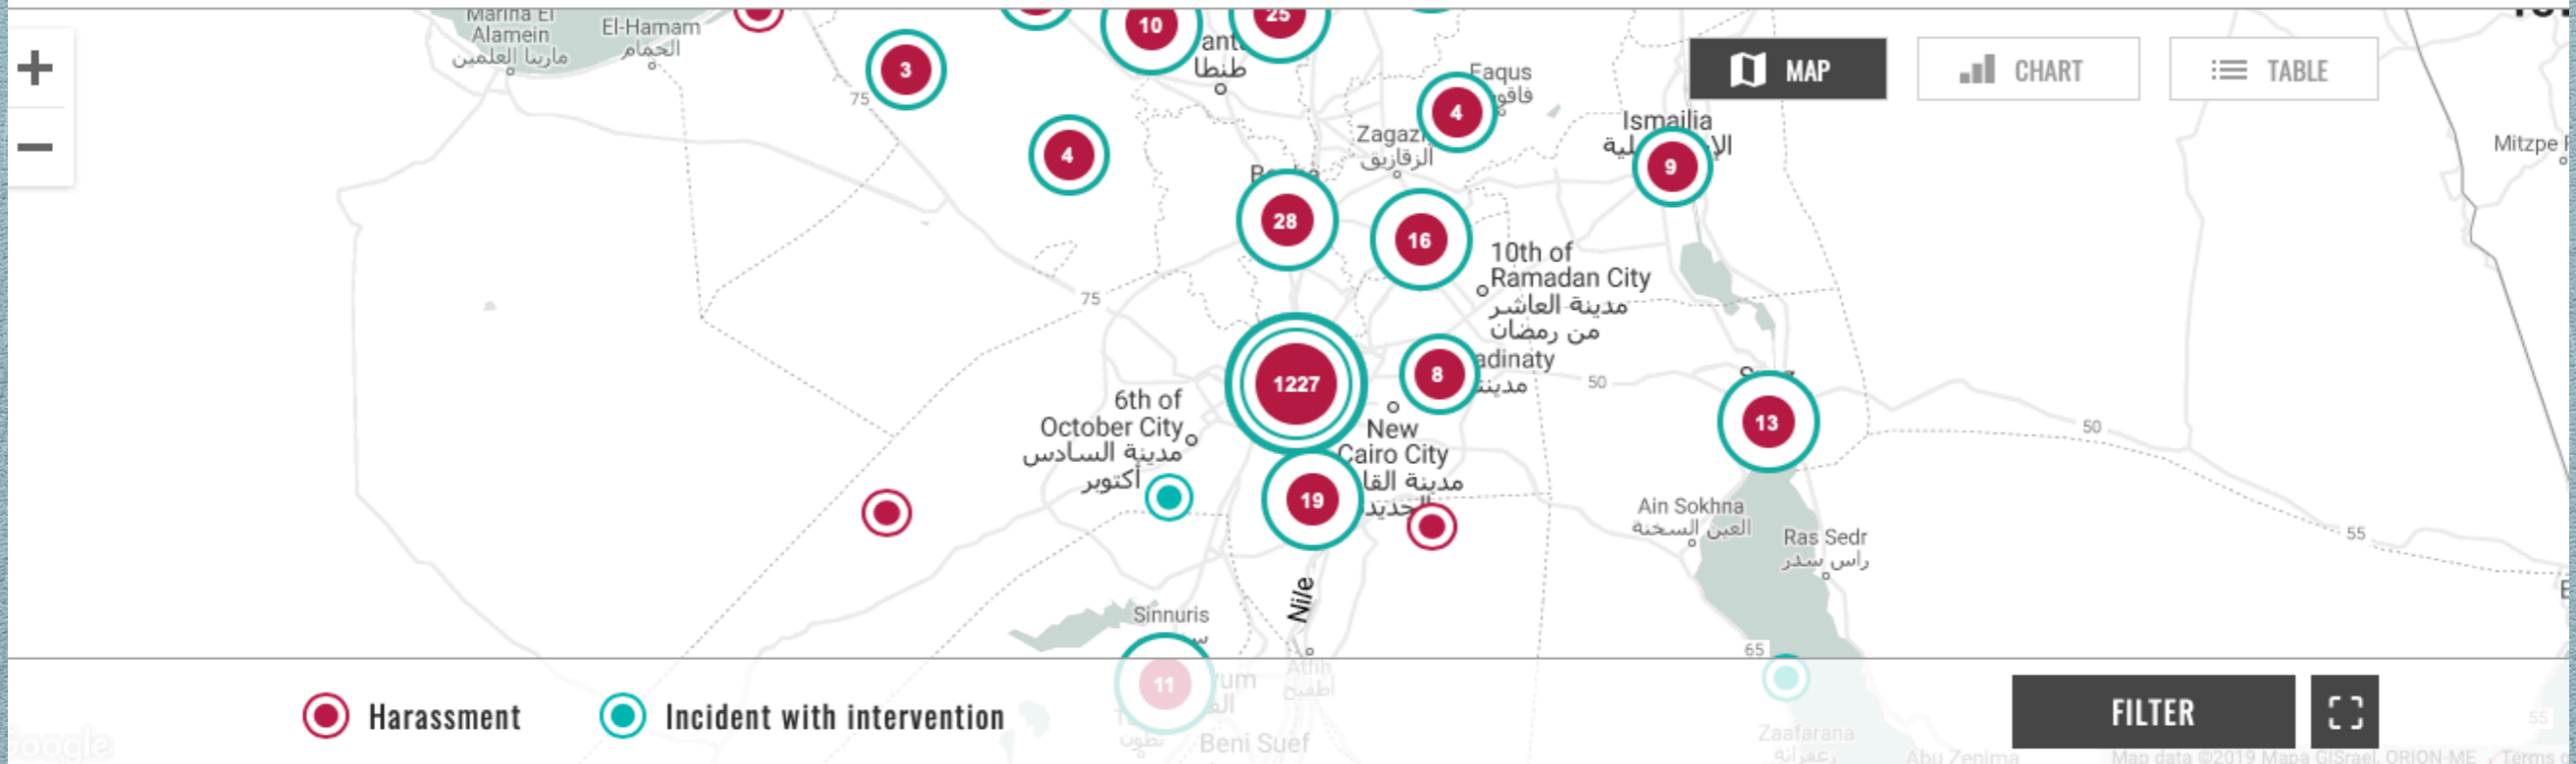

People

عربي

SUBMIT REPORT LOGIN / REGISTER

HARASSMAP

Stop sexual harassment, together

ABOUT

OUR WORK

RESOURCES

TAKE ACTION

REPORT

REPORT AN INCIDENT

REPORT AN INTERVENTION