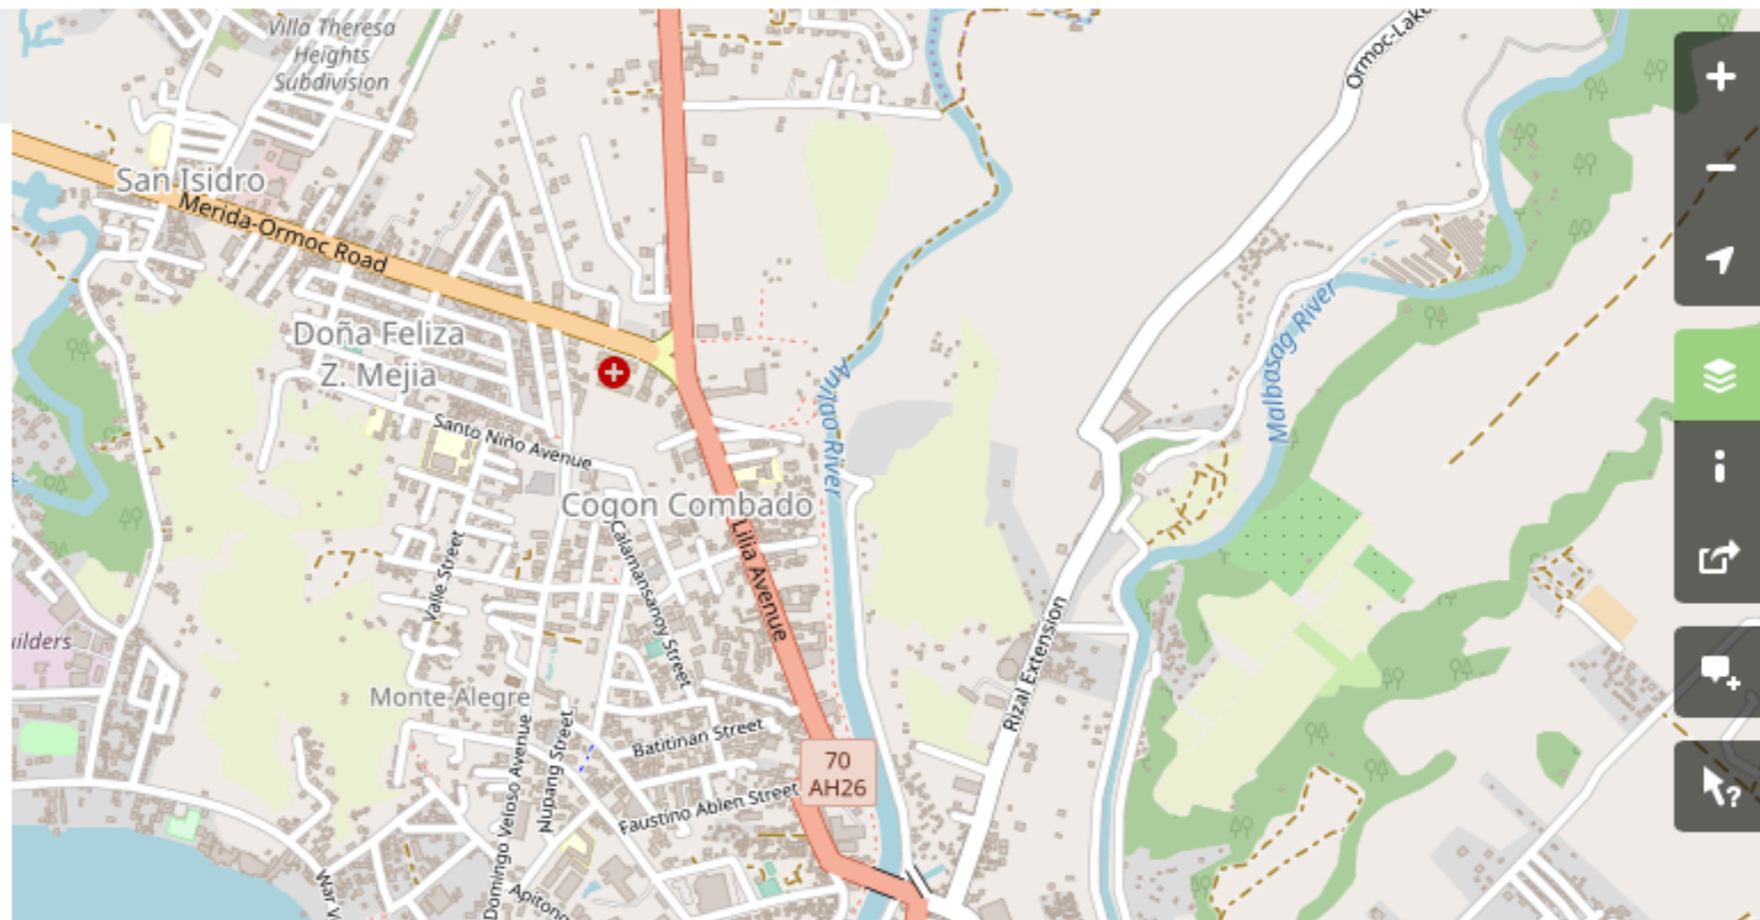

ice cream, metro manila

Go

Search Results

Results from OpenStreetMap Nominatim

Ice Cream Ice Cream House, 23, Scout Tobias, Laging Handa, Scout Area, 4th District, Quezon City, Metro Manila, 1103, Philippines

Ice Cream Creamline, Pedro Gil Street, Punta, Santa Ana, Sixth District, Manila, Metro Manila, 1009, Philippines

Ice Cream Cold Stone Creamery, Seaside Boulevard, Metropolitan Park, Barangay 76, Zone 10, Pasay, District 1, Pasay, Metro Manila, 1300, Philippines

ice cream, ormoc city

Go

Search Results

Results from OpenStreetMap Nominatim

No results found

Results from GeoNames

No results found

300 m
1000 ft