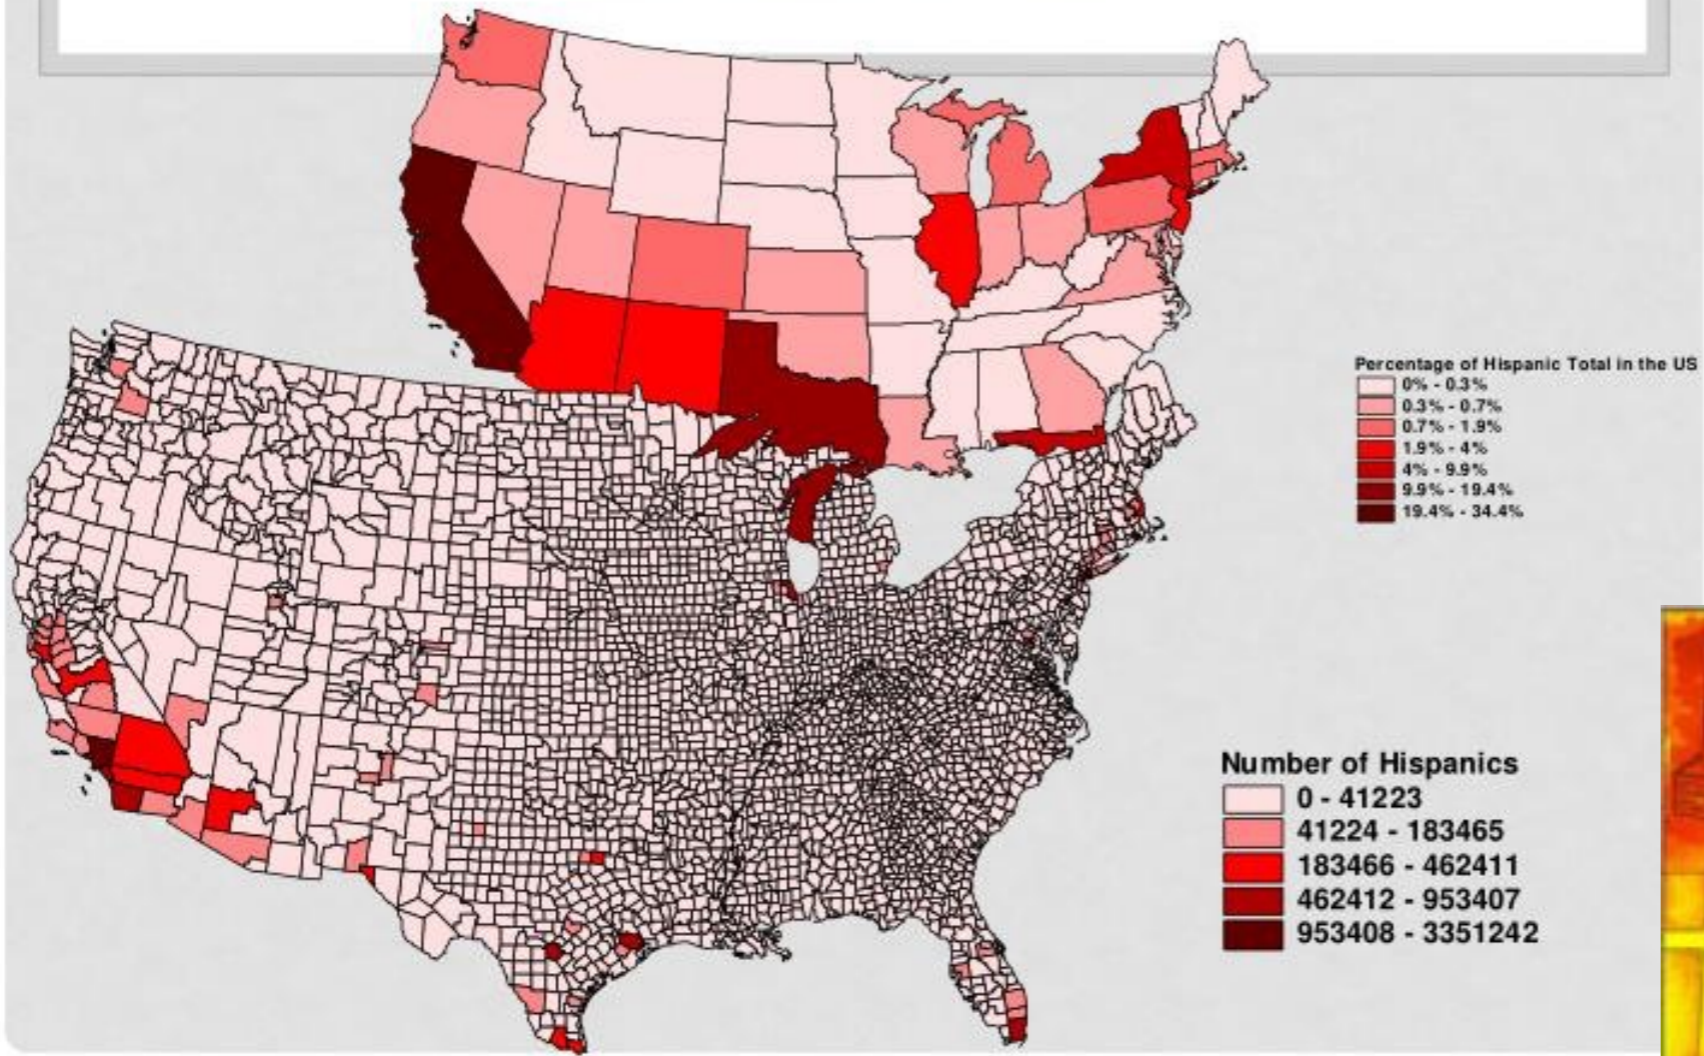

DO MAPS LIE?